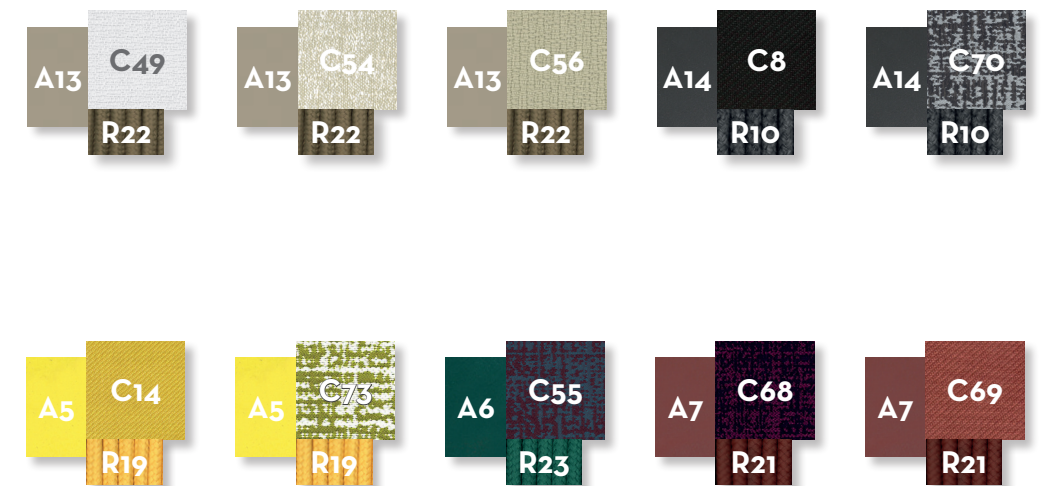

KG 86,0 | unit 1+1+1 1.28 mc | ☀️ | 🌀

Width 104 | Depth 110 | Height 201 | H. seat 48

BAR STOOL / CODE: PANSGA

KG 8,0 | unit 2 0.30 mc | ☀️ | 🪑 | 🌀

Width 54 | Depth 50 | Height 90 | H. seat 76

COFFEE TABLE 50X50 / CODE: PANTC50