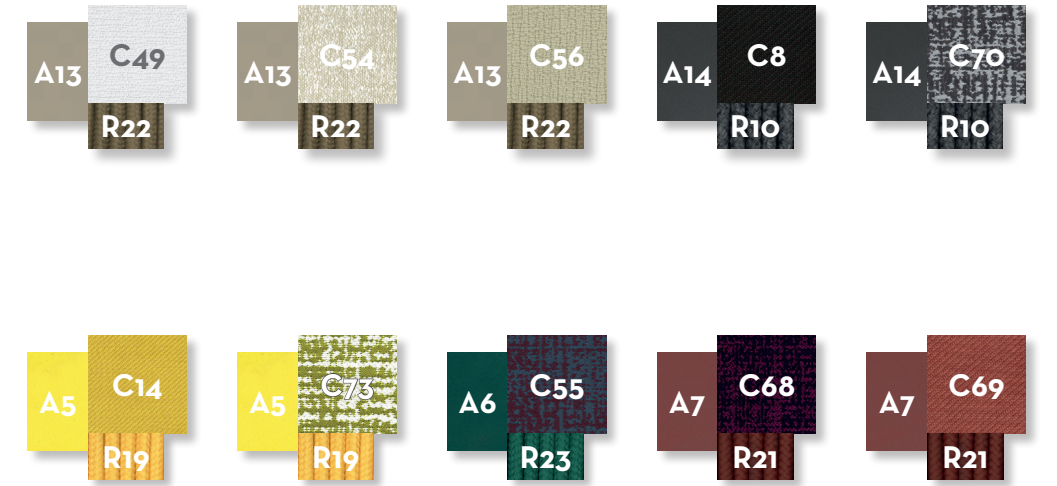

Width 98 | Depth 91 | Height 140 | H. seat 38

DINING CHAIR / CODE: PANSP

KG 4,0 | unit 4 0.38 mc | ☀️ | 🪑 | 🌀

Width 56 | Depth 53 | Height 80 | H. seat 43

EGG CHAIR WITH SUSPENDED SEAT FRAME / CODE: PANEGG + PANEGG-STR