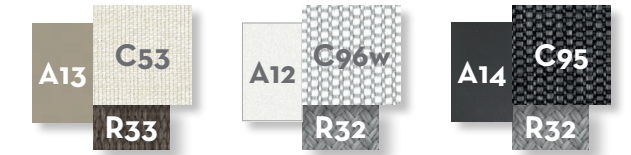

Width	Depth	Height	H. seat	H. cushion
165	79	70	36	14

KG 18,0 | unit 1 1.00 mc | icons: sun, rain, wind, snow

LIVING ARMCHAIR / CODE: MLOCPPL

Width	Depth	Height	H. seat	H. cushion
102	79	70	36	14

KG 12,0 | unit 1 0.55 mc | icons: sun, rain, wind, snow

COFFEE TABLE D100 / CODE: MLOTC100

Width	Depth	Height
100	100	30

KG 9,0 | unit 1 0.30 mc | icons: sun, rain, wind, snow

COFFEE TABLE D70 / CODE: MLOTC70

Width	Depth	Height
70	70	40

KG 5,0 | unit 1 0.20 mc | icons: sun, rain, wind, snow