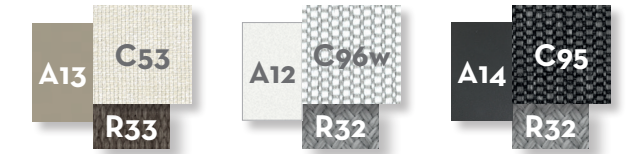

silver

plain ochre

plain sky

plain white

SOFA 3 SEATER / CODE: MLOCDIV3

Width	Depth	Height	H. seat	H. cushion
235	79	70	36	14

KG 29,0 | unit 1 1.37 mc | icons: sun, rain, wind, snow

SOFA 2 SEATER / CODE: MLOCDIV2