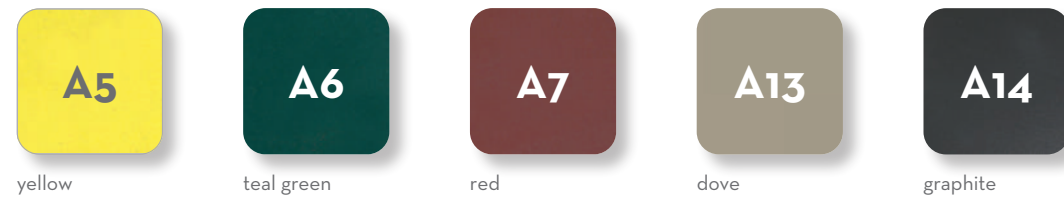

Finishing

Aluminium frame